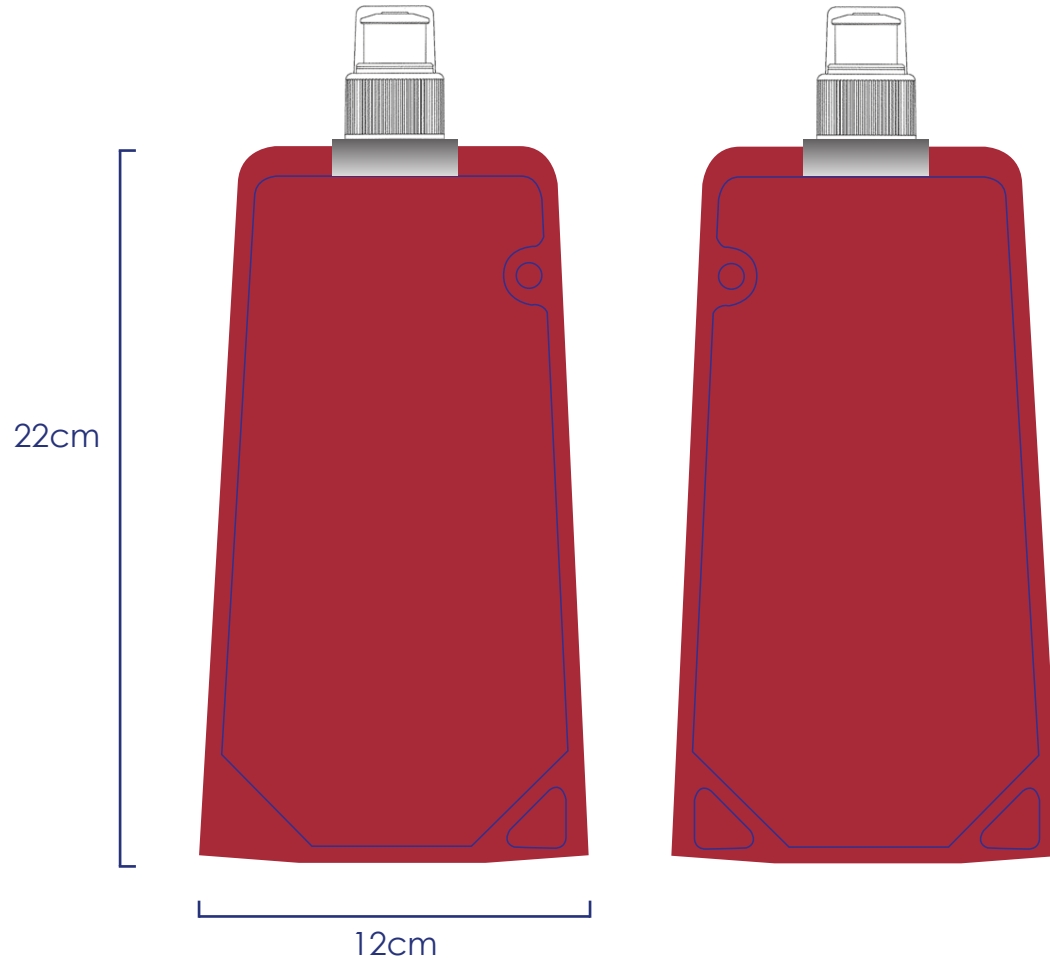

Approval Proof

Print Colours

Text

Bottle Colour

Red

260mm x 120mm - 480ml
Foldable Water Bottle
Branding Method: Screen Print

Logo Size

Terms & Conditions

It is the clients responsibility to check the above artwork has been produced correctly by our factory to suit the manufacturing process. Whilst every effort has been made to copy the artwork provided, certain pantones have a tolerance of -10% +10% colour variation. Please note colours can vary from monitor so always check the pantone. Any correction/amendments after Moulds/Screens have been created will result in a new Mould/Screen being required and charged. By signing off acceptance you have agreed to proceed and such no errors or omissions can be accepted or highlighted once the goods have been delivered.

Please note small texts may fill and become illegible